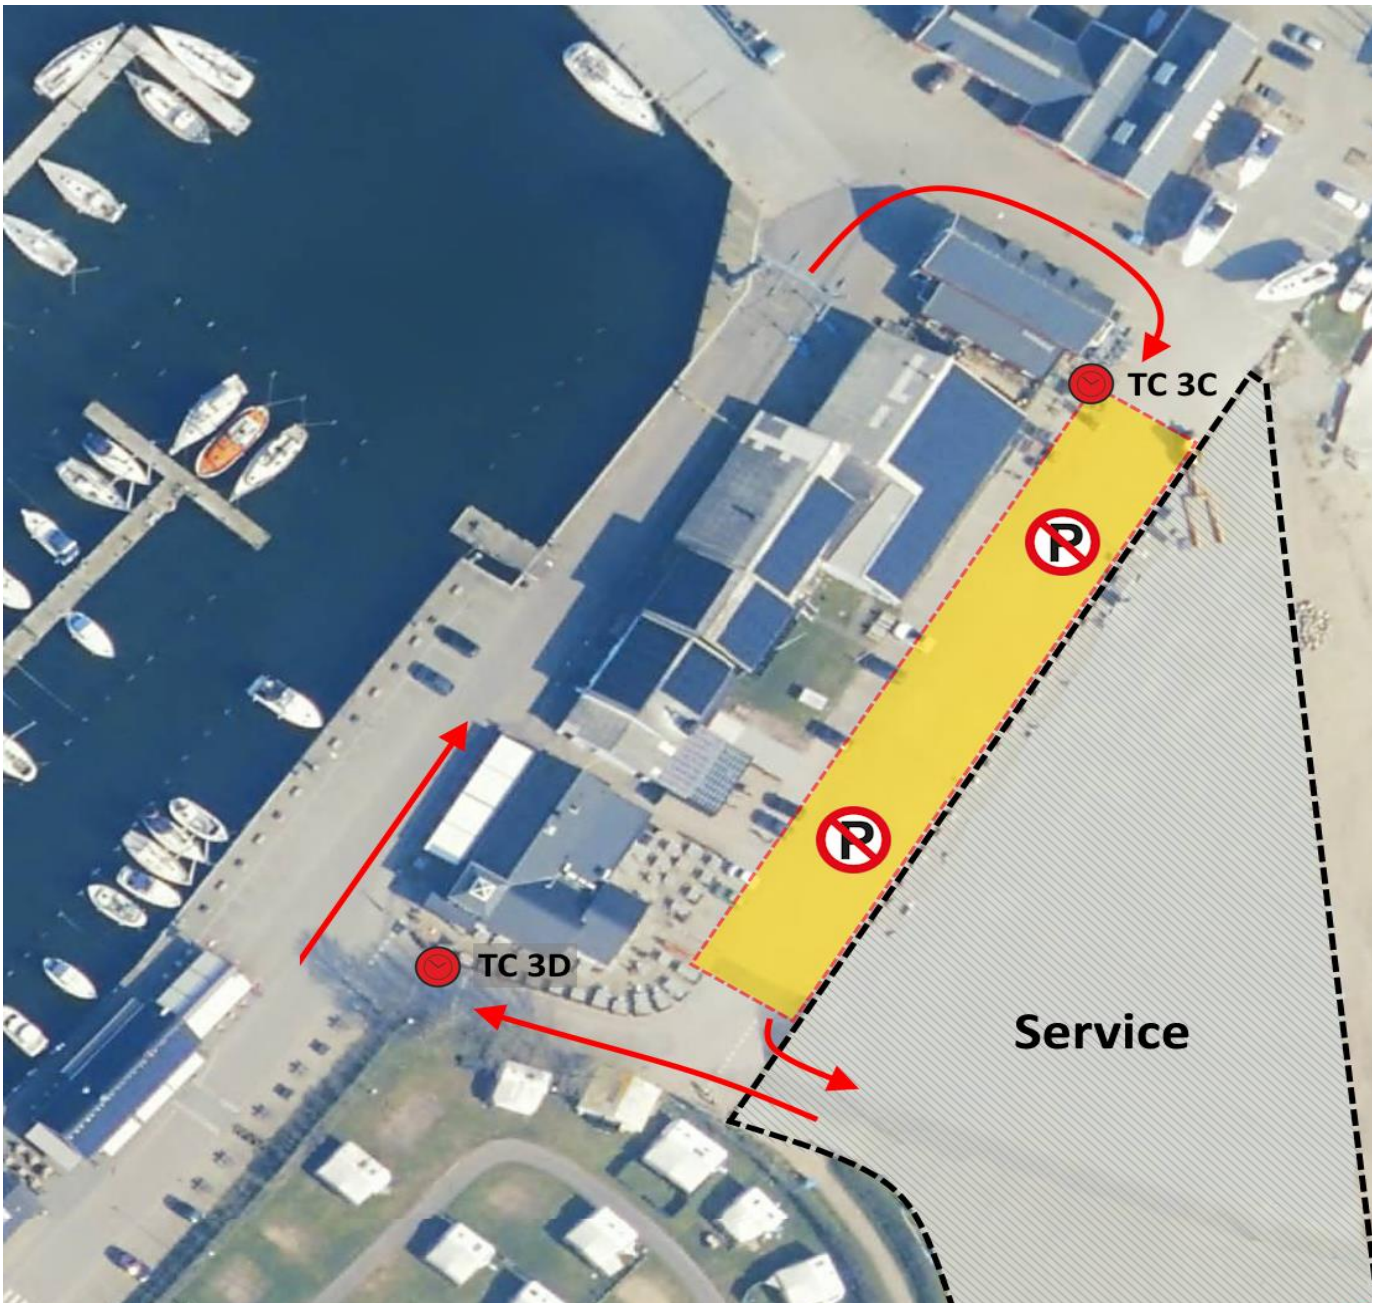

Rally Juelsminde 2025

23. August 2025

Service 1				
Distance	Distance	Direction	Information	Distance