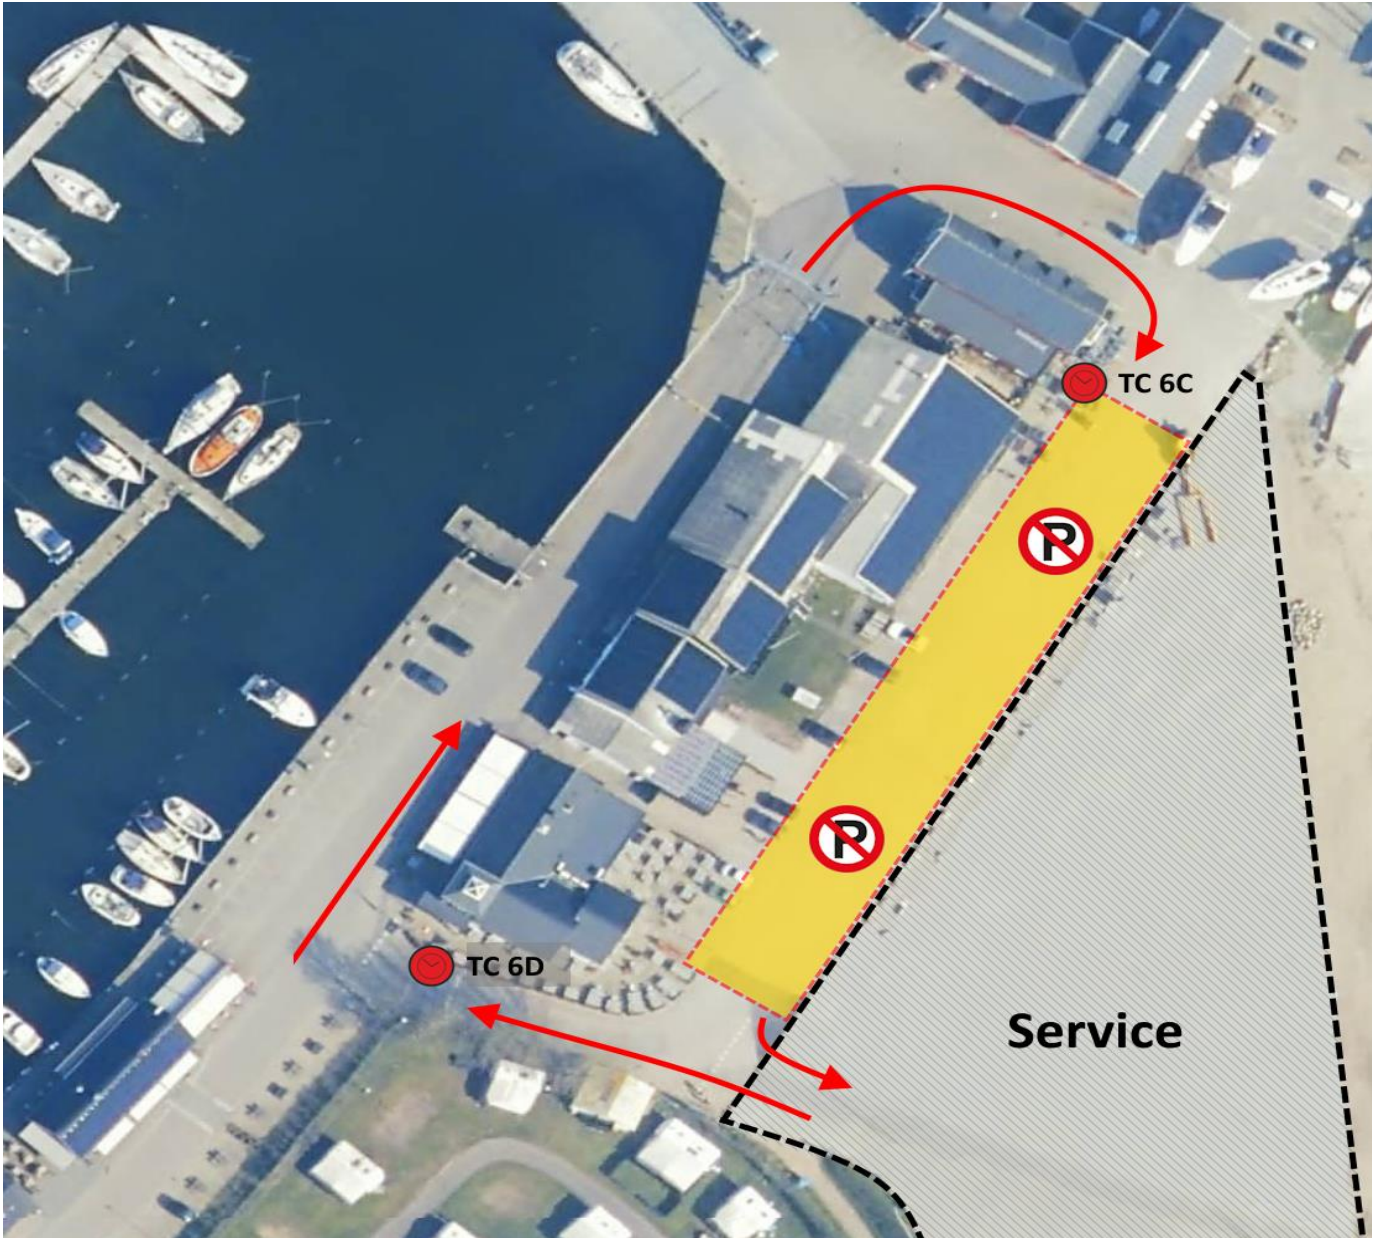

Rally Juelsminde 2025

23. August 2025

Service 2				
Distance	Distance	Direction	Information	Distance